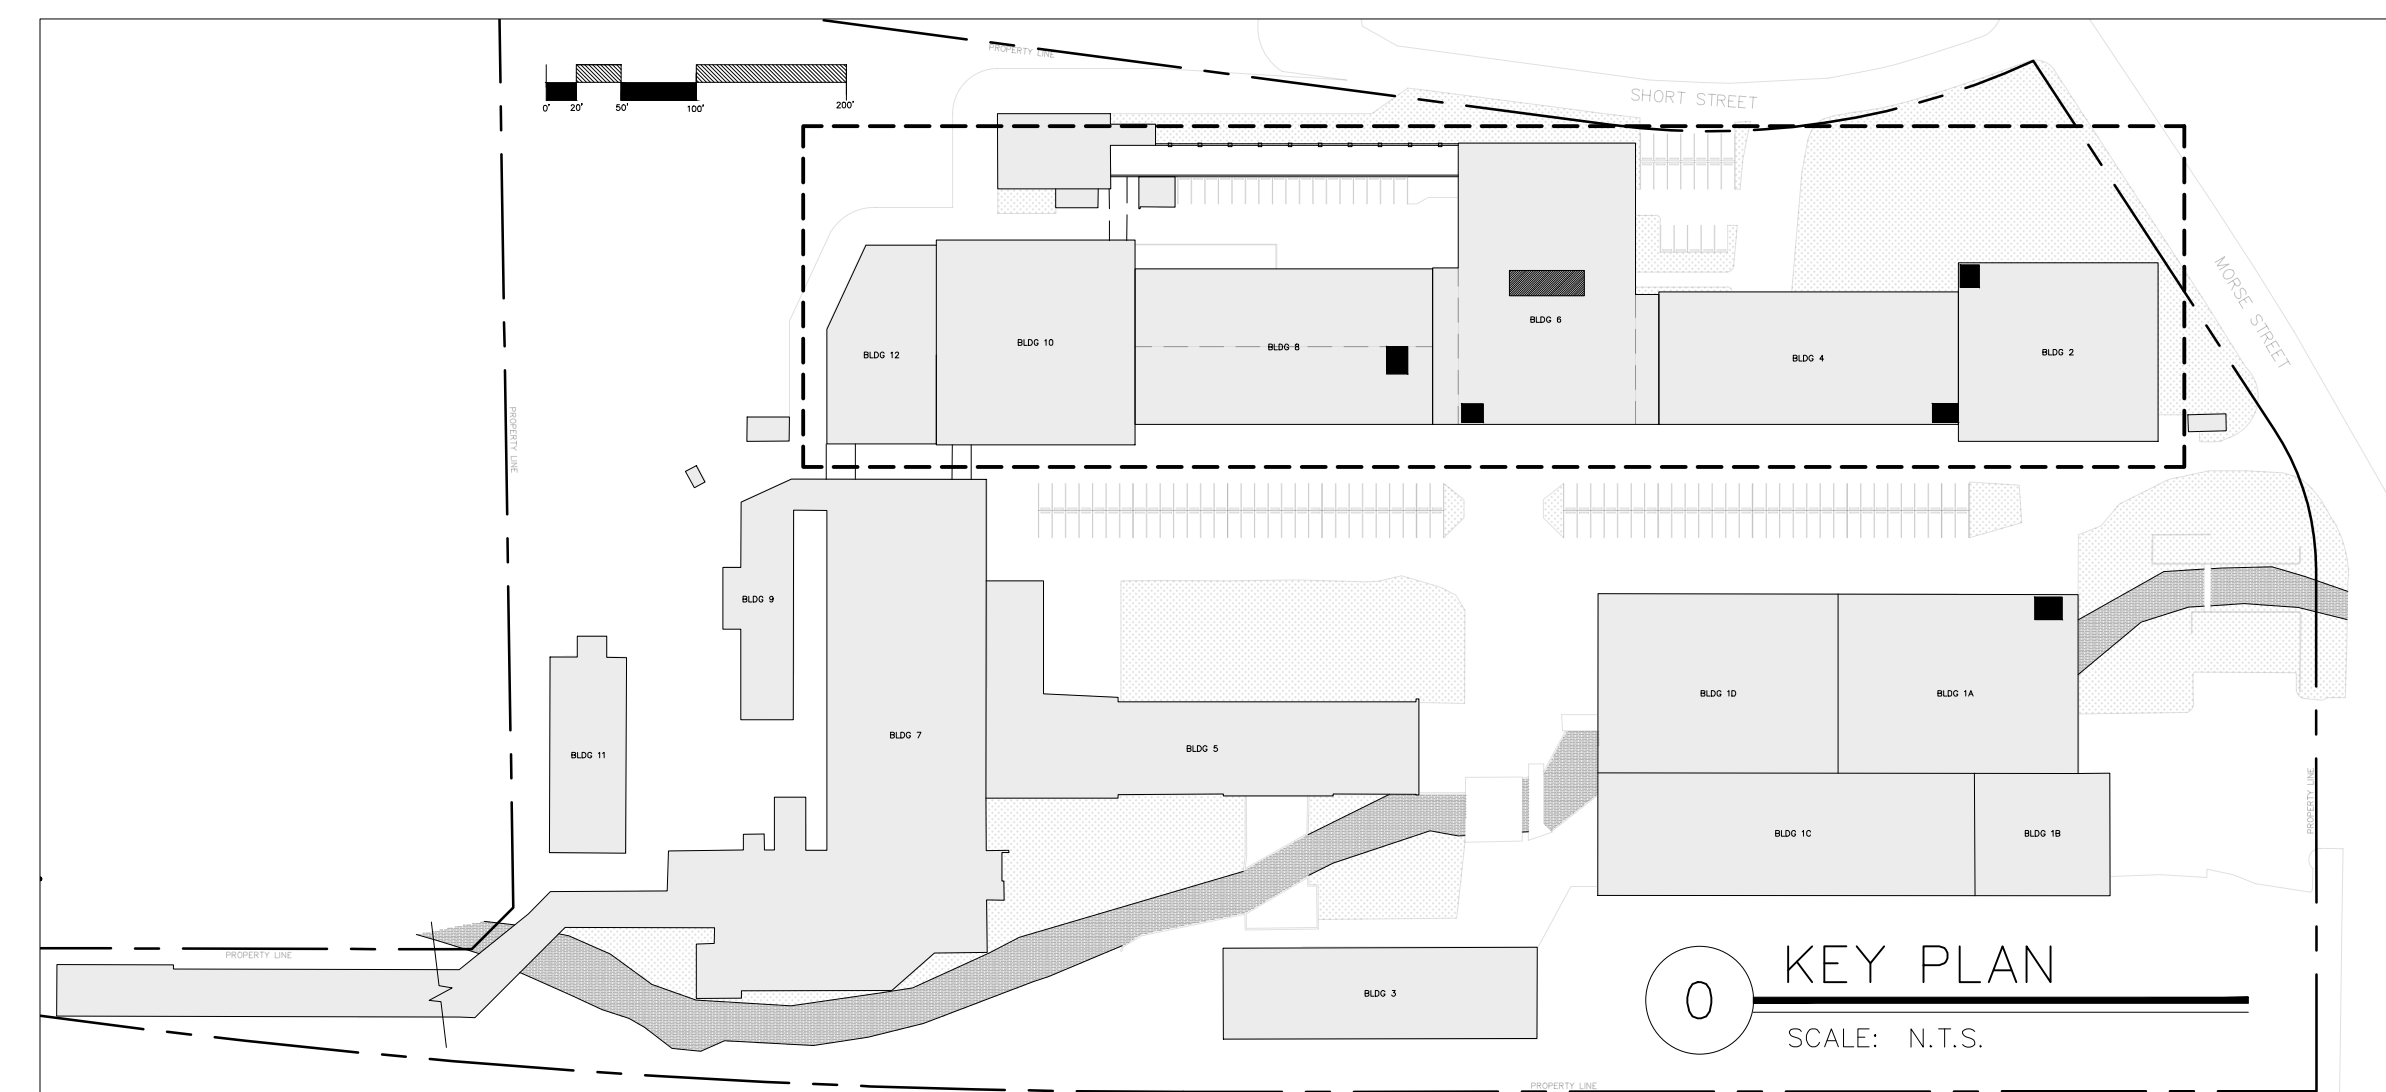

1 BUILDING 2,4,6,8,10,12 1ST FLOOR
SCALE: 1/32"=1'-0"

REVISIONS		DR/CR
NO.	DATE	DESCRIPTION
		REVISED 9-9-16

Additional Information:
David DePre
Norwood Space Center
83 Morse Street, Norwood MA
781-269-5515
dave@norwoodspacecenter.com

NORWOOD SPACE CENTER
83 MORSE STREET
NORWOOD, MASSACHUSETTS

BUILDINGS 2,4,6,8,10,12 - PLAN

BAKA ARCHITECTS

DATE	12-19-2019
DESIGNED:	CHECKED: KLP
DRAFTED: BSH	IN CHARGE:
SCALE:	AS NOTED
PROJECT NO.	215237
SHEET NO.	

A11