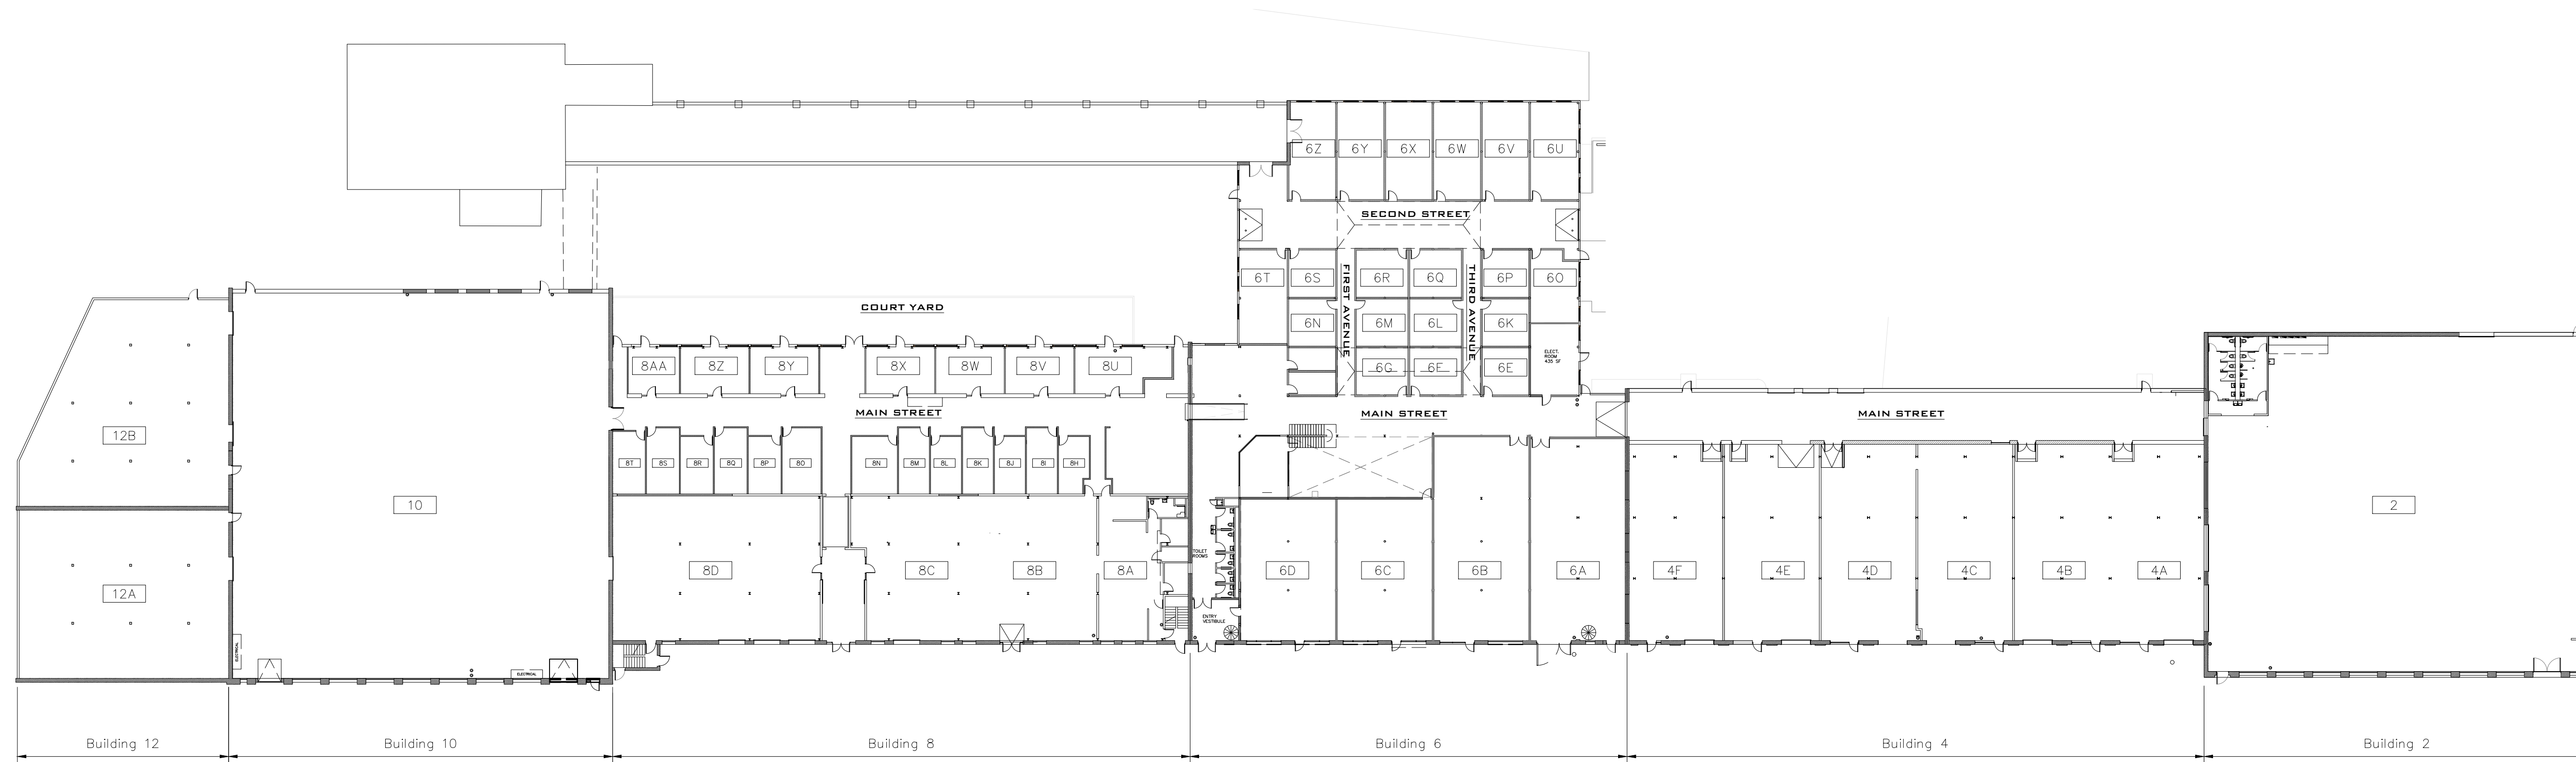

2 BUILDING 4,6,8 2ND FLOOR
SCALE: 1/32"=1'-0"